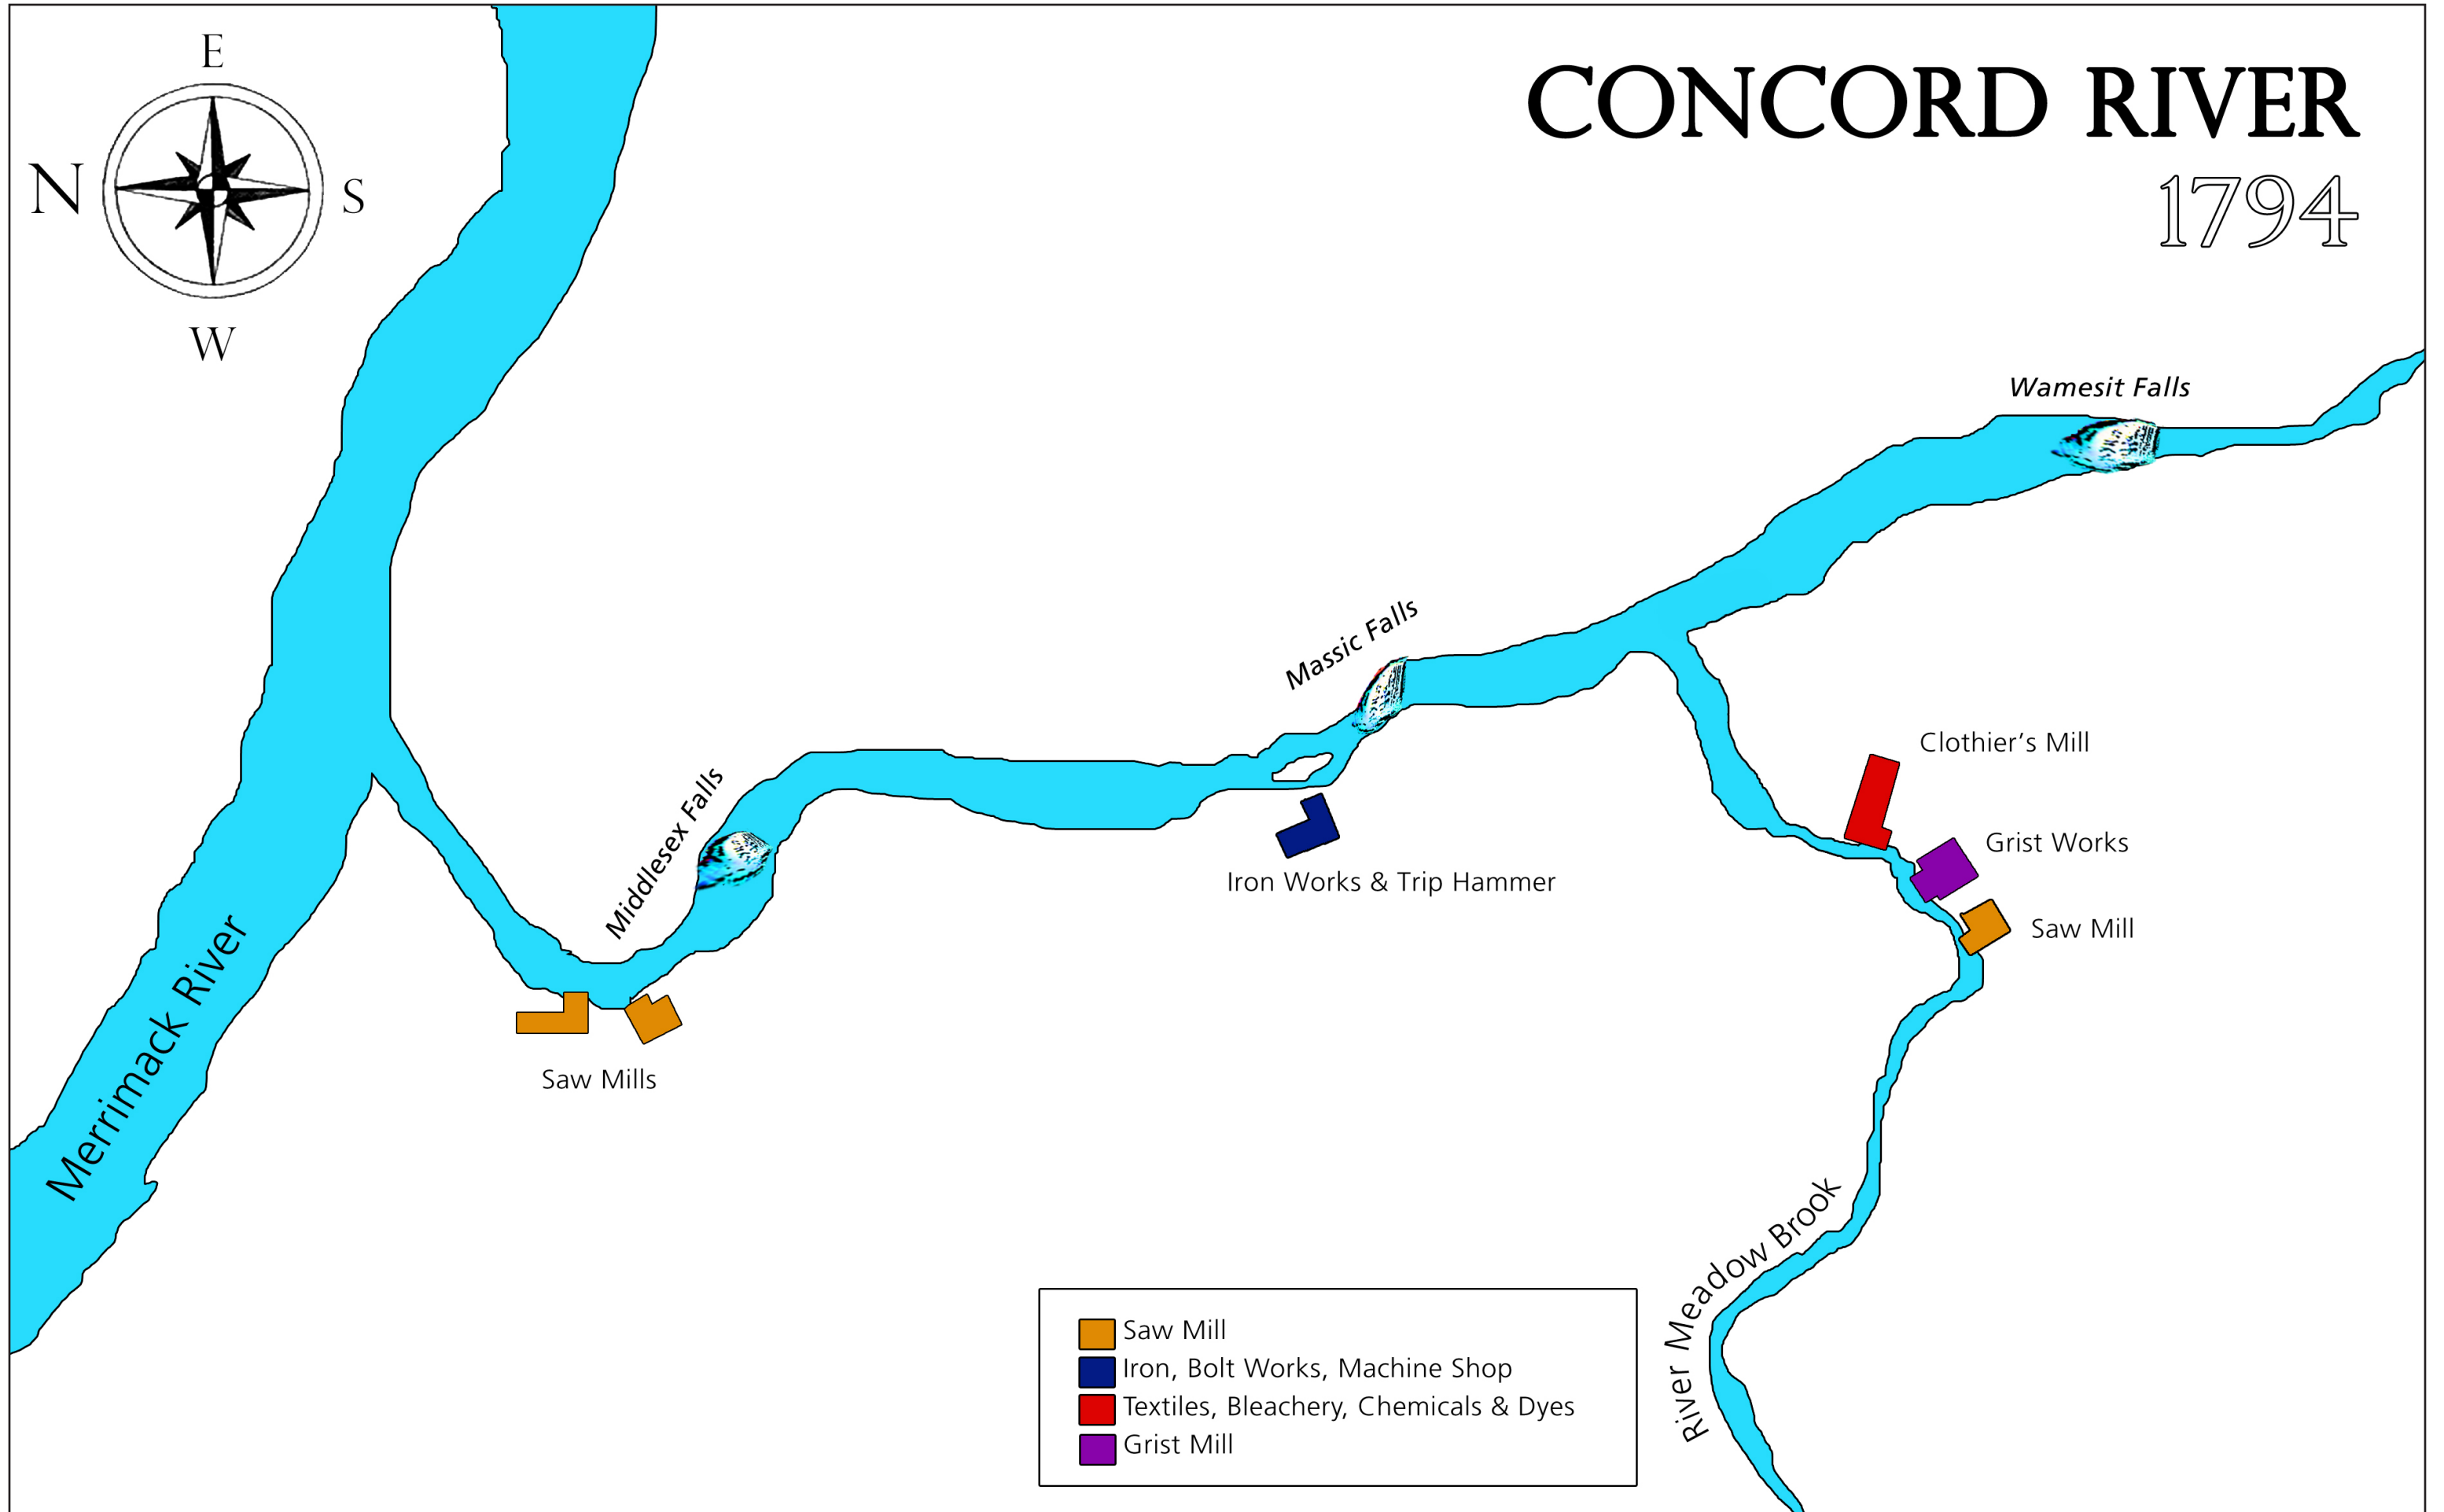

CONCORD RIVER

1794

Merrimack River

Middlesex Falls

Massic Falls

Wamesit Falls

Saw Mills

Iron Works & Trip Hammer

Clothier's Mill

Grist Works

Saw Mill

River Meadow Brook

Legend:

- Orange square: Saw Mill
- Dark blue square: Iron, Bolt Works, Machine Shop
- Red square: Textiles, Bleachery, Chemicals & Dyes
- Purple square: Grist Mill